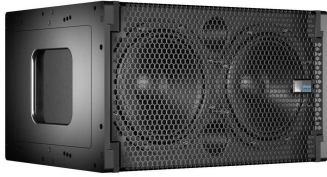

**CATALOGO BOCINAS**

CATEGORIA	MARCA	MODELO	CARACTERISTICAS	NOTAS
<b>AUDIO</b>				
<b>BOCINAS</b>				
LOUDSPEAKER	QSC	K12	SELF-POWERED LOUDSPEAKER	

LOUDSPEAKER	MEYER SOUND	UPM-2P	ULTRA COMPACT NARROW COVERAGE LOUDSPEAKER
LOUDSPEAKER	MEYER SOUND	UPJ-1P	COMPACT VARIO LOUDSPEAKER
LOUDSPEAKER	MEYER SOUND	UPA-1P	COMPACT WIDE COVERAGE LOUDSPEAKER
LOUDSPEAKER	MEYER SOUND	UPA-2P	COMPACT NARROW COVERAGE LOUDSPEAKER

LOUDSPEAKER	MEYER SOUND	MSL4	HORN-LOADED LONG-THROW LOUDSPEAKER
LOUDSPEAKER	MEYER SOUND	MSL6	HORN-LOADED HIGH-Q MAIN LOUDSPEAKER
LOUDSPEAKER	MEYER SOUND	DS-2P	HORN-LOADED MIDD-BASS LOUDSPEAKER

**SISTEMAS DE TORRES**

LOUDSPEAKER	BOSE	L1 COMPACT	COMPACT LINE ARRAY SYSTEM
LOUDSPEAKER	BOSE	L1 MOD. II	COMPACT LINE ARRAY SYSTEM (INCL. 1 x SUBWOOFER B1)
LOUDSPEAKER	BOSE	L1 MOD. II	COMPACT LINE ARRAY SYSTEM (INCL. 2 x SUBWOOFER B1)
LOUDSPEAKER	BOSE	L1 MOD. II	COMPACT LINE ARRAY SYSTEM (ICNL. 1 x SUBWOOFER B2)

**SUBWOOFERS**

LOUDSPEAKER  
LOUDSPEAKER  
LOUDSPEAKER

MEYER SOUND  
MEYER SOUND  
MEYER SOUND

M1D-SUB  
USW-1P  
500-HP

COMPACT SUBWOOFER  
COMPACT SUBWOOFER  
COMPACT HIGH POWER SUBWOOFER

LOUDSPEAKER  
LOUDSPEAKER