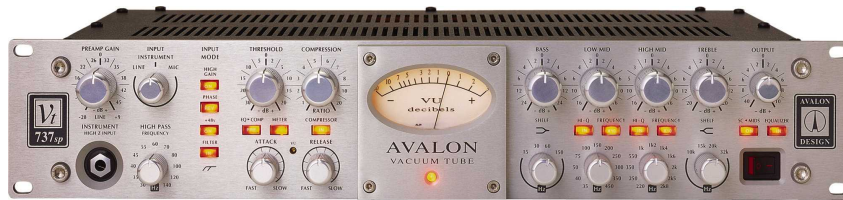

CATALOGO PERIFERICOS Y PROCESOS

CATEGORIA	MARCA	MODELO	CARACTERISTICAS	NOTAS
-----------	-------	--------	-----------------	-------

AUDIO PERIFERICOS

SOUND PROCESSORS	ALESIS	HD24	ADAT 24-TRACK, 48KHZ HARD DISK RECORDER	
SOUND PROCESSORS	AVALON	737SP	PRE-AMPLIFIER	

SOUND PROCESSORS	BSS	AR204	LINE INSULATOR	
SOUND PROCESSORS	BSS	DPR402	DUAL COMPRESSOR	
SOUND PROCESSORS	BSS	DPR404	QUAD COMPRESSOR	
SOUND PROCESSORS	BSS	DPR504	COMPRESSOR GATE	
SOUND PROCESSORS	BSS	FCS926	DIGITAL EQ	
SOUND PROCESSORS	BSS	FCS960	GRAPHIC EQ	
SOUND PROCESSORS	BSS	FDS366	COMPACT PLUS LINE DRIVER	

SOUND PROCESSORS	DBX	160A	MONO GATE - COMPRESSOR	
SOUND PROCESSORS	DBX	IEQ31	GRAPHIC EQ	

SOUND PROCESSORS	DRAWMER	DL241	DUAL COMPRESSOR	
SOUND PROCESSORS	DRAWMER	DL441	QUAD COMPRESSOR	
SOUND PROCESSORS	DRAWMER	DS404	QUAD NOISE GATE	