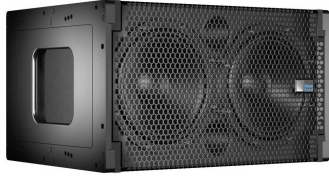

AMPLIFIER FOR LOUDSPEAKERS
DIGITAL TD CONTROLLER

SUBWOOFERS

LOUDSPEAKER
LOUDSPEAKER

MEYER SOUND M1D-SUB
MEYER SOUND 500-HP

COMPACT SUBWOOFER
COMPACT HIGH POWER SUBWOOFER

LOUDSPEAKER
LOUDSPEAKER

MEYER SOUND 700-HP
MEYER SOUND M3D-SUB

ULTRA HIGH POWER SUBWOOFER
DIRECTIONAL SUBWOOFER

LOUDSPEAKER

NEXO

CD18

ULTRA HIGH POWER SUBWOOFER