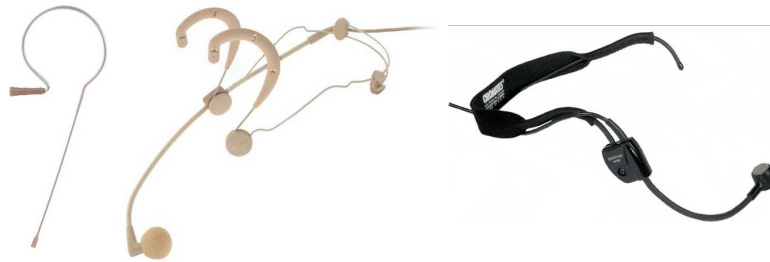

CATALOGO SISTEMAS INALAMBRICOS SHURE

CATEGORIA	MARCA	MODELO	CARACTERISTICAS	NOTAS
-----------	-------	--------	-----------------	-------

AUDIO

Sistemas inalámbricos Shure

MIC UHF H4	SHURE	UR4D H4	RECEIVER DUAL
MIC UHF H4	SHURE	UR2 BETA58A H4	DYNAMIC MIC.
MIC UHF H4	SHURE	UR2 BETA87A H4	CONDENSER MIC.
MIC UHF H4	SHURE	UR2 KSM9 CHAMPAGNE H4	CONDENSER MIC.
MIC UHF H4	SHURE	UR2 KSM9 BLACK H4	CONDENSER MIC.
MIC UHF H4	SHURE	UR2 SM58 H4	DYNAMIC MIC.
MIC UHF H4	SHURE	UR1 H4	BODY-PACK
MIC UHF H4	SHURE	UR1M H4	BODY-PACK
MIC UHF J5	SHURE	UR4D J5	RECEIVER DUAL
MIC UHF J5	SHURE	UR2 BETA58A J5	DYNAMIC MIC.
MIC UHF J5	SHURE	UR2 BETA87A J5	CONDENSER MIC.
MIC UHF J5	SHURE	UR2 KSM9 CHAMPAGNE J5	CONDENSER MIC.
MIC UHF J5	SHURE	UR2 SM58 J5	DYNAMIC MIC.
MIC UHF J5	SHURE	UR1 J5	BODY-PACK
MIC	SHURE	WA302	INSTRUMENT CABLE
MIC UHF	SHURE	UA830	AMPLIFIER UHF
MIC UHF	SHURE	UA830WB	AMPLIFIER UHF
MIC UHF	SHURE	UA844	ANTENNA DISTRIBUTOR
MIC UHF	SHURE	UA845	ANTENNA DISTRIBUTOR
MIC UHF	SHURE	UA840	ANTENNA DISTRIBUTOR
MIC UHF	SHURE	UA850	COAXIAL BNC CABLE 15 MTS
MIC UHF	SHURE	UA888	NETWORK INTERFACE
MIC UHF	SHURE	UA870WB	ACTIVE DIRECTIONAL ANTENNA
MIC UHF	SHURE	UA870A	ACTIVE DIRECTIONAL ANTENNA
MIC UHF	SHURE	UA860SWB	PASSIVE OMNIDIRECTIONAL ANTENNA
MIC UHF	SHURE	UA8089WB	HELICOIDAL ANTENNA

Diademas para los sistemas inalámbricos de Shure

MIC	COUNTRYMAN	WCE6IT	OMNIDIRECTIONAL CONDENSER HEADSET MIC.
MIC	SHURE	WCM16	OMNIDIRECTIONAL CONDENSER HEADSET MIC.
MIC	SHURE	WH20	CARDIOID CONDENSER HEADSET MIC.
MIC	SHURE	WH30	CARDIOID CONDENSER HEADSET MIC.
MIC	SHURE	WBH53B	OMNIDIRECTIONAL CONDENSER HEADSET MIC. (COLOR NEGRO)
MIC	SHURE	WBH53T	OMNIDIRECTIONAL CONDENSER HEADSET MIC. (COLOR PIEL)
MIC	SHURE	WBH54T	SUPERCARDIOID CONDENSER HEADSET MIC. (COLOR PIEL)